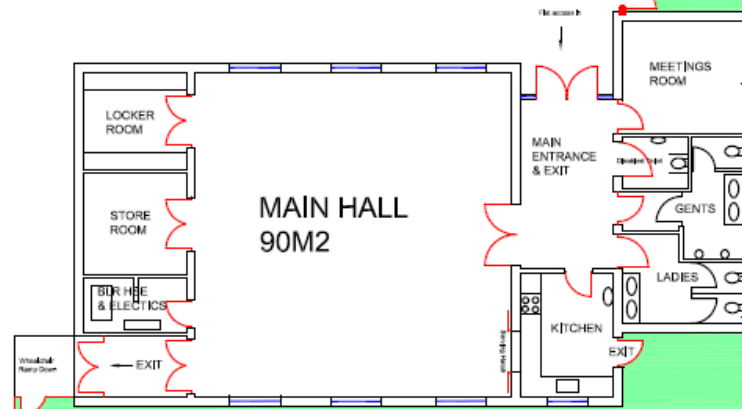

CAR PARK

EXIST PLAY AREA

Outside Grassed Enclosed Area

HEDGE

Please note If copying to pdf, scale will be marginally out at A4

THE PADDOCKS COMMUNITY HALL (Pound Lane Recreation Ground)
Pound Lane, Laindon, Basildon, Essex, SS15 5SP

SITE PLAN **Scale** CAD 1:200 at A4
DATE: 12-Sept-2011
By: M Marchant **Drng. No.** PCH 002